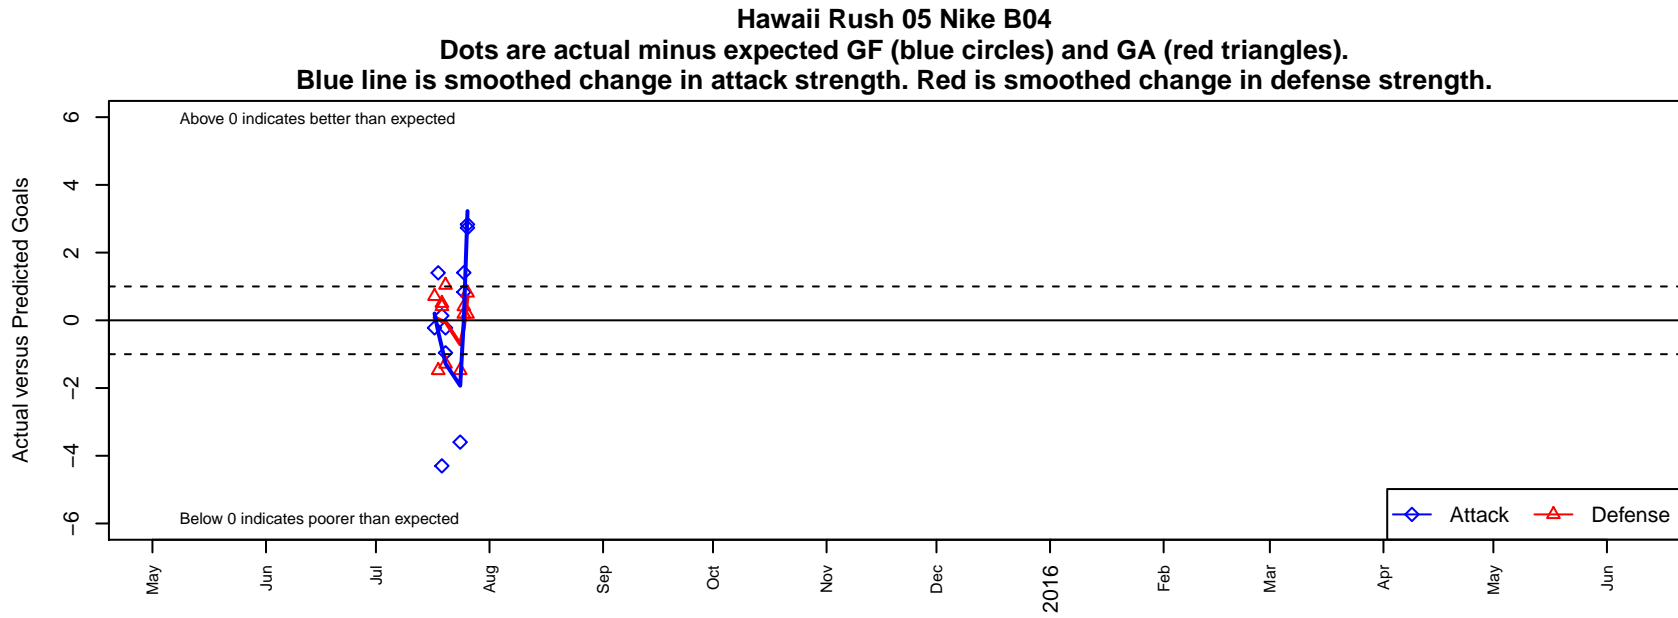

Hawaii Rush 05 Nike B04

Hawaii Rush
Pearl City, HI
B04 total strength=731
attack=1.03 defense=0.6

alt names used:
HAWAII RUSH05B (HI)
HAWAII RUSH B05 (USA)

Venues played:
2015 Nike Crossfire Challenge Gold 9v9 U11
2015 River City Cup U-11 Gold U11

**attack and defense variance (black dot)
relative to other teams
and top 10 in region**

**attack and defense rating
relative to others at age
and all opponents in last 13 months**

**attack and defense rating
relative to others at age
and all opponents in last 13 months**

Performance relative to 13 month average

Performance relative to 13 month average

Distribution of opponents
 Red = Lose zone, Blue = Win zone, Green = Even
 Black line separates win/lose zones

lot. A=Neither has attack advantage, B=Opponent has both attack and defense advantage, C=Opponent has both attack and defense disadvantage, D=Both have